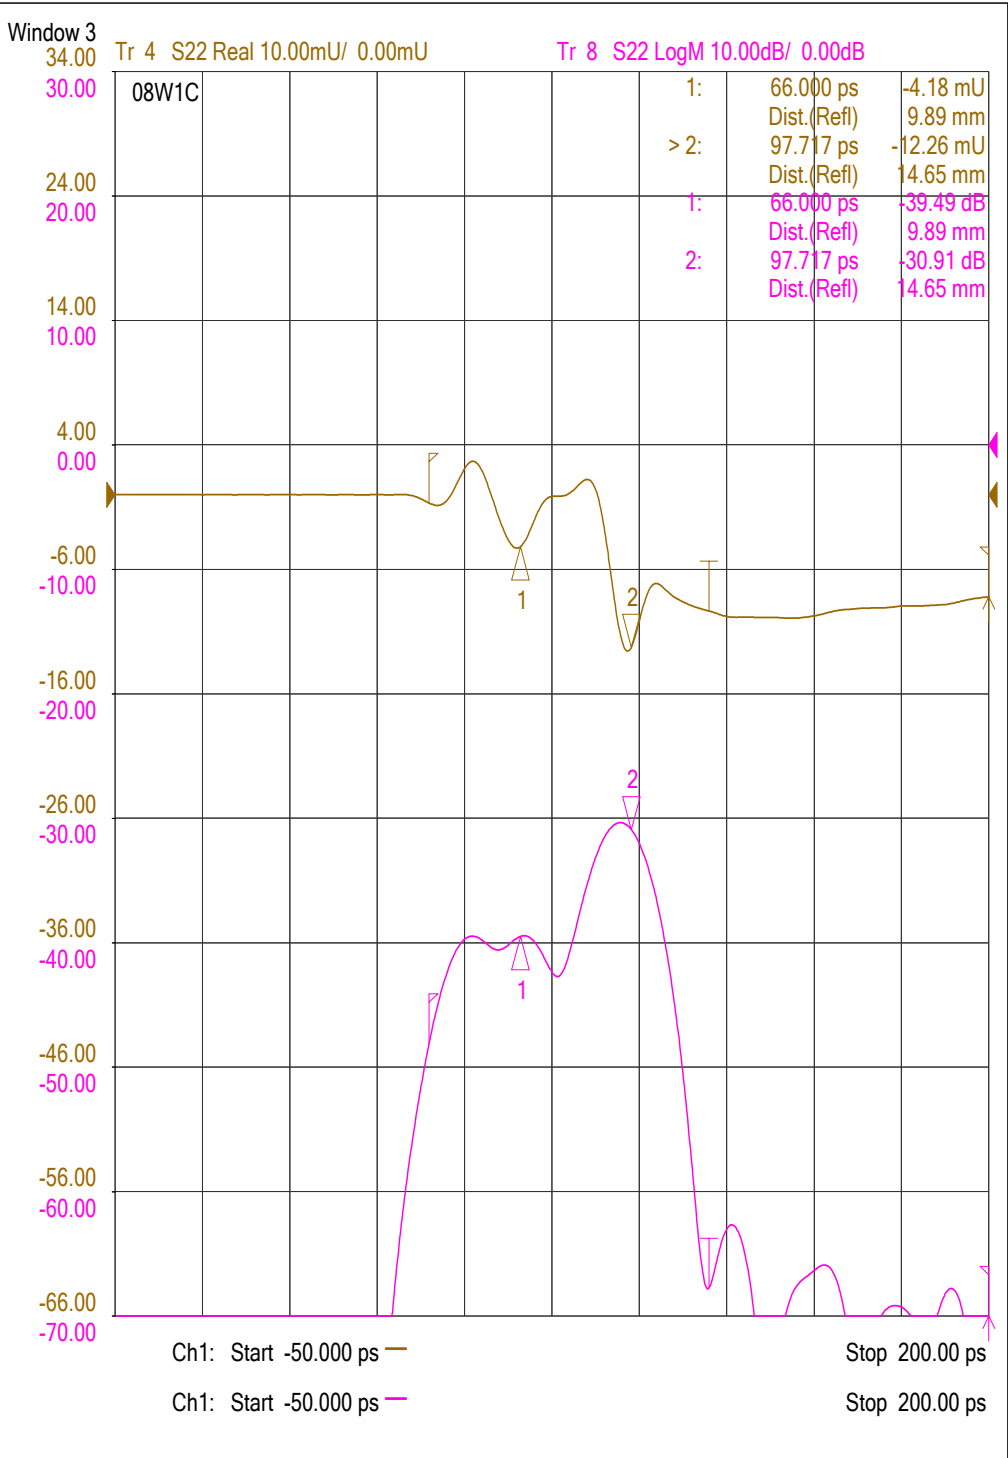

Channel Settings										
Channel	Sweep Type	Points	Start (MHz)	Stop (GHz)	IF BW (Hz)	Sweep Time (s)	Pow 1 (dBm)	Pow 2 (dBm)	Pow 3 (dBm)	Pow 4 (dBm)
1	LinFreq	1100	100.000000	110.000000	300.000000	3.532130	-5.000000	-5.000000	-5.000000	-5.000000

Trace Attributes								
Window	ID	Trace	Channel	Correction	Options	Marker	Position	Response
1	1	S11	1	C 2-Port	G	1	53937.126 MHz	-25.957 dB
						2	70704.034 MHz	-24.238 dB
						3	103529.39 MHz	-24.340 dB
						4	110000 MHz	-20.355 dB
2	2	S21	1			4	110000 MHz	-3.4742 dB

Trace Attributes								
Window	ID	Trace	Channel	Correction	Options	Marker	Position	Response
2	1	S11	1	C 2-Port	TG	1	0.066 ns	1.4632 mU
						2	0.097716895 ns	3.6581 mU
3	1	S11	1	C 2-Port	TG	1	0.066 ns	-42.116 dB
						2	0.097716895 ns	-35.963 dB