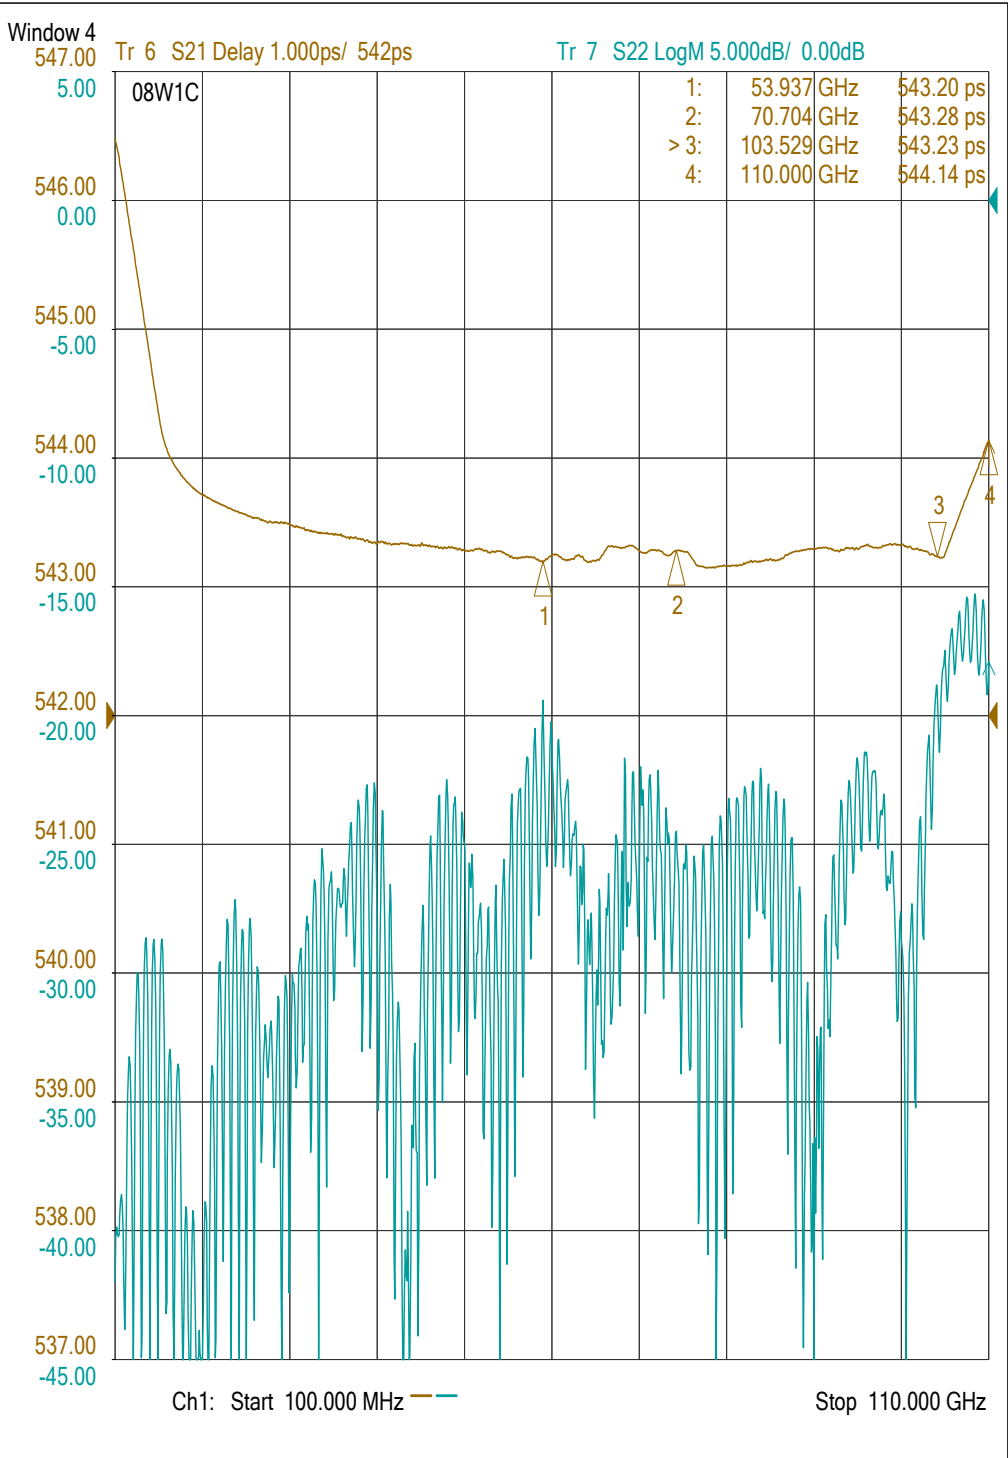

Channel Settings										
Channel	Sweep Type	Points	Start (MHz)	Stop (GHz)	IF BW (Hz)	Sweep Time (s)	Pow 1 (dBm)	Pow 2 (dBm)	Pow 3 (dBm)	Pow 4 (dBm)
1	LinFreq	1100	100.000000	110.000000	300.000000	3.532130	-5.000000	-5.000000	-5.000000	-5.000000

Trace Attributes									
Window	ID	Trace	Channel	Correction	Smooth	Options	Marker	Position	Response
4	1	S21	1	C 2-Port	10.01		1	53937.126 MHz	543.20 ps
							2	70704.034 MHz	543.28 ps
							3	103529.39 MHz	543.23 ps
							4	110000 MHz	544.14 ps